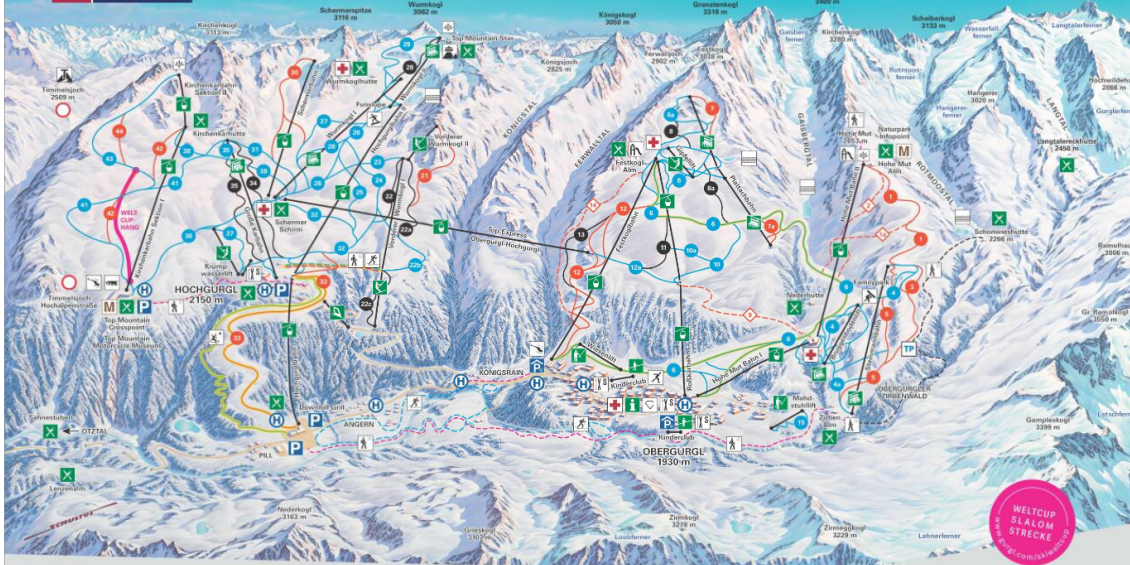

ÖTZ TAL GURGL